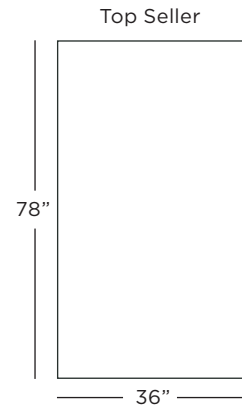

Glassboard Sizes

Wall and Medical

Rectangle

- 2' x 1'
- 4' x 2'
- 6' x 3'
- 8' x 4'
- 10' x 5'

Square

- 2' x 2'
- 3' x 3'
- 4' x 4'
- 5' x 5'

Custom

- Minimum: 1'
- Maximum: 10'

Mobile

- 40" x 80"
- 36" x 78"
- 32" x 72"

Custom

- Minimum: 24" wide
- Maximum: 80" tall

Desk

- 4" x 6"
- 6" x 8"
- 8" x 10"
- 10" x 12"

Custom

- Minimum: 2"
- Maximum: 12"