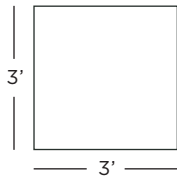

Glassboard Sizes

Wall and Medical

Rectangle

- 2' x 1'
- 4' x 2'
- 6' x 3'
- 8' x 4'
- 10' x 5'

Square

- 2' x 2'
- 3' x 3'
- 4' x 4'
- 5' x 5'

Custom

- Minimum: 1'
- Maximum: 10'

Mobile

- 40" x 80"
- 36" x 78"
- 32" x 72"

Custom

- Minimum: 24" wide
- Maximum: 80" tall

Desk

- 4" x 6"
- 6" x 8"
- 8" x 10"
- 10" x 12"

Custom

- Minimum: 2"
- Maximum: 12"