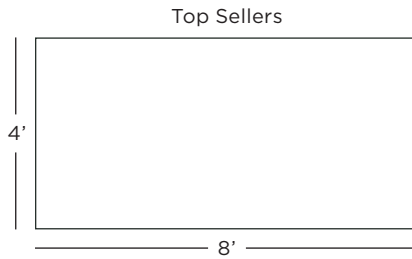

Glassboard Sizes

Wall and Medical

Rectangle

- 2' x 1'
- 4' x 2'
- 6' x 3'
- 8' x 4'
- 10' x 5'

Square

- 2' x 2'
- 3' x 3'
- 4' x 4'
- 5' x 5'

Custom

- Minimum: 1'
- Maximum: 10'

Mobile

- 40" x 80"
- 36" x 76"
- 32" x 72"

Custom

- Minimum: 24" wide
- Maximum: 80" tall

Desk

- 4" x 6"
- 6" x 8"
- 8" x 10"
- 10" x 12"

Custom

- Minimum: 2"
- Maximum: 12"