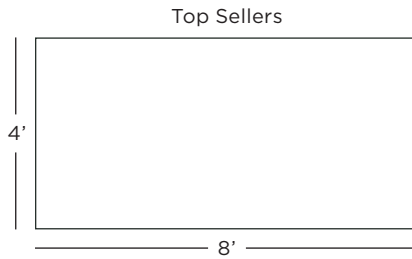

Glassboard Sizes

Wall and Medical

Rectangle

- 2' x 1'
- 4' x 2'
- 6' x 3'
- 8' x 4'
- 10' x 5'

Square

- 2' x 2'
- 3' x 3'
- 4' x 4'
- 5' x 5'

Custom

- Minimum: 1'
- Maximum: 10'

Mobile

- 40" x 80"
- 36" x 78"
- 32" x 72"

Custom

- Minimum: 24" wide
- Maximum: 80" tall

Desk

- 4" x 6"
- 6" x 8"
- 8" x 10"
- 10" x 12"

Custom

- Minimum: 2"
- Maximum: 12"