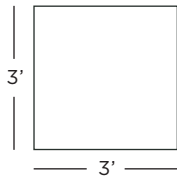

Glassboard Sizes

Wall and Medical

Rectangle

- 2' x 1'
- 4' x 2'
- 6' x 3'
- 8' x 4'
- 10' x 5'

Square

- 2' x 2'
- 3' x 3'
- 4' x 4'
- 5' x 5'

Custom

- Minimum: 1'
- Maximum: 10'

Mobile

- 40" x 80"
- 36" x 76"
- 32" x 72"

Custom

- Minimum: 24" wide
- Maximum: 80" tall

Desk

- 4" x 6"
- 6" x 8"
- 8" x 10"
- 10" x 12"

Custom

- Minimum: 2"
- Maximum: 12"