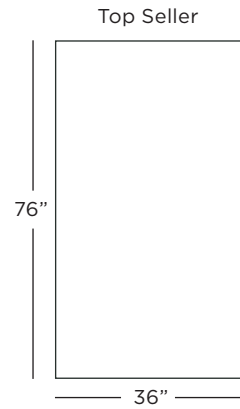

Glassboard Sizes

Wall and Medical

Rectangle

- 2' x 1'
- 4' x 2'
- 6' x 3'
- 8' x 4'
- 10' x 5'

Square

- 2' x 2'
- 3' x 3'
- 4' x 4'
- 5' x 5'

Custom

- Minimum: 1'
- Maximum: 10'

Mobile

- 40" x 80"
- 36" x 76"
- 32" x 72"

Custom

- Minimum: 24" wide
- Maximum: 80" tall

Desk

- 4" x 6"
- 6" x 8"
- 8" x 10"
- 10" x 12"

Custom

- Minimum: 2"
- Maximum: 12"